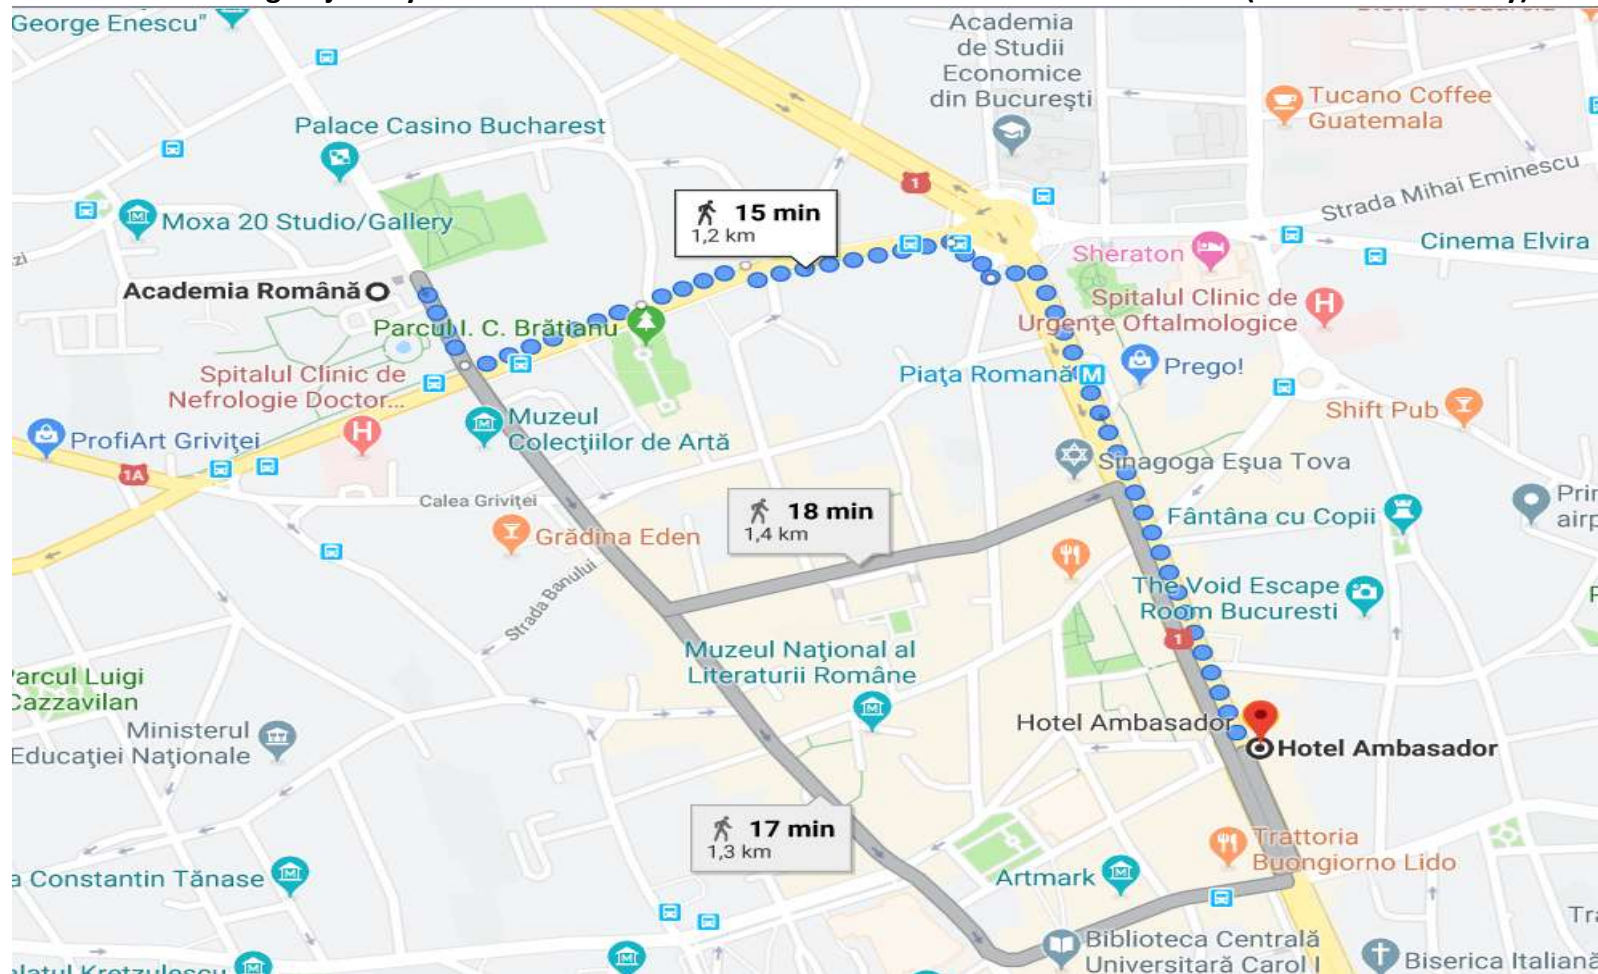

173rd EAAE Seminar
26 - 27 September, 2019
Bucharest, Romania

Seminar main venues - map & guidance for access

I. General map with main 173rd EAAE seminar venues:

- **Hotel Ambassador** - where are accommodated the majority of Seminar participants and *paralel sessions venue*
Address: Bulevardul General Gheorghe Magheru 7, București 030167
- **Academia Română (Romanian Academy) - Aula** – Plenary session venue (26 September)
Address: Calea Victoriei 125, București 010071
- **Caru' cu bere Restorant** – Social dinner on 26 October, starting at 19.00
Address: Strada Stavropoleos 5, București 030081

GUIDANCE DIRECTIONS

1. from Hotel Ambassador to the Conference venue - (15 min. walking)

seminar venue: Academia Română (Romanian Academy) - Aula

Address: Calea Victoriei 125, București 010071

Accessing the following link, will see a google map that could guide you: <https://goo.gl/maps/Cb5EdyH8FBRdLDR39>

Map of recommended walking trajectory from Hotel Ambassador to Seminar venue: Academia Română (Romanian Academy) - Aula Magna

2. from Hotel Ambassador to the Caru' cu bere Restaurant - (18 min. walking)

Social dinner venue on 26 September, starting at 19.00 : Caru' cu bere Restaurant

Address: Strada Stavropoleos 5, București 030081

Accessing the following link, will see a google map that could guide you: <https://goo.gl/maps/2YPuRTttubq>