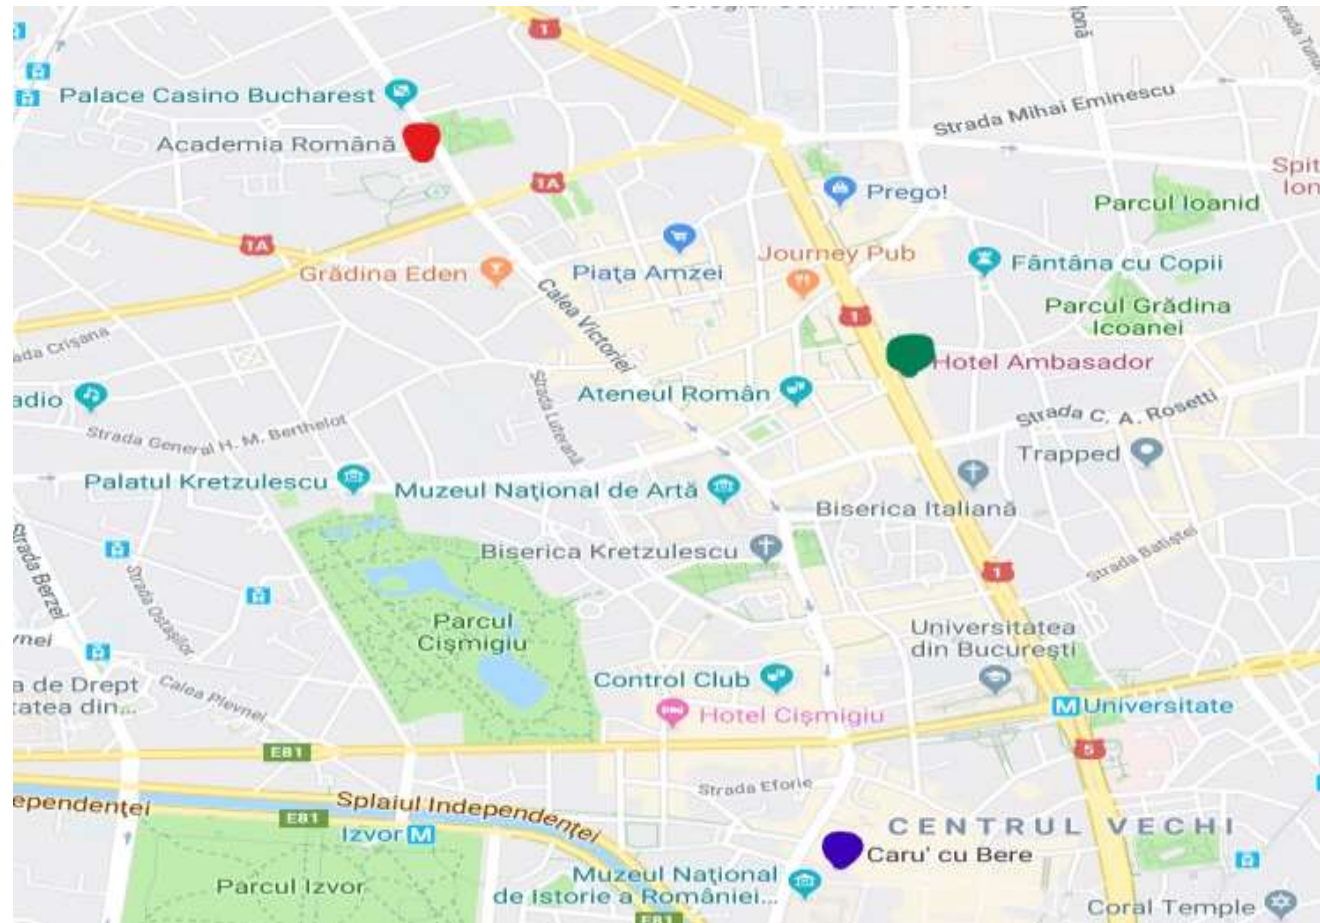

173rd EAAE Seminar
26 - 27 September, 2019
Bucharest, Romania

Seminar main venues - map & guidance for access

I. General map with main 173rd EAAE seminar venues:

- **Hotel Ambassador** - where are accommodated the majority of Seminar participants and *paralel sessions venue*
Address: Bulevardul General Gheorghe Magheru 7, București 030167
- **Academia Română (Romanian Academy) - Aula** – Plenary session venue (26 September)
Address: Calea Victoriei 125, București 010071
- **Caru' cu bere Restorant** – Social dinner on 26 October, starting at 19.00
Address: Strada Stavropoleos 5, București 030081

GUIDANCE DIRECTIONS

1. from Hotel Ambassador to the Conference venue - (15 min. walking)

seminar venue: Academia Română (Romanian Academy) - Aula

Address: Calea Victoriei 125, București 010071

Accessing the following link, will see a google map that could guide you: <https://goo.gl/maps/Cb5EdyH8FBRdLDR39>

Map of recommended walking trajectory from Hotel Ambassador to Seminar venue: Academia Română (Romanian Academy) - Aula Magna

2. from Hotel Ambassador to the Caru' cu bere Restaurant - (18 min. walking)

Social dinner venue on 26 September, starting at 19.00 : Caru' cu bere Restaurant

Address: Strada Stavropoleos 5, București 030081

Accessing the following link, will see a google map that could guide you: <https://goo.gl/maps/2YPuRTttubq>